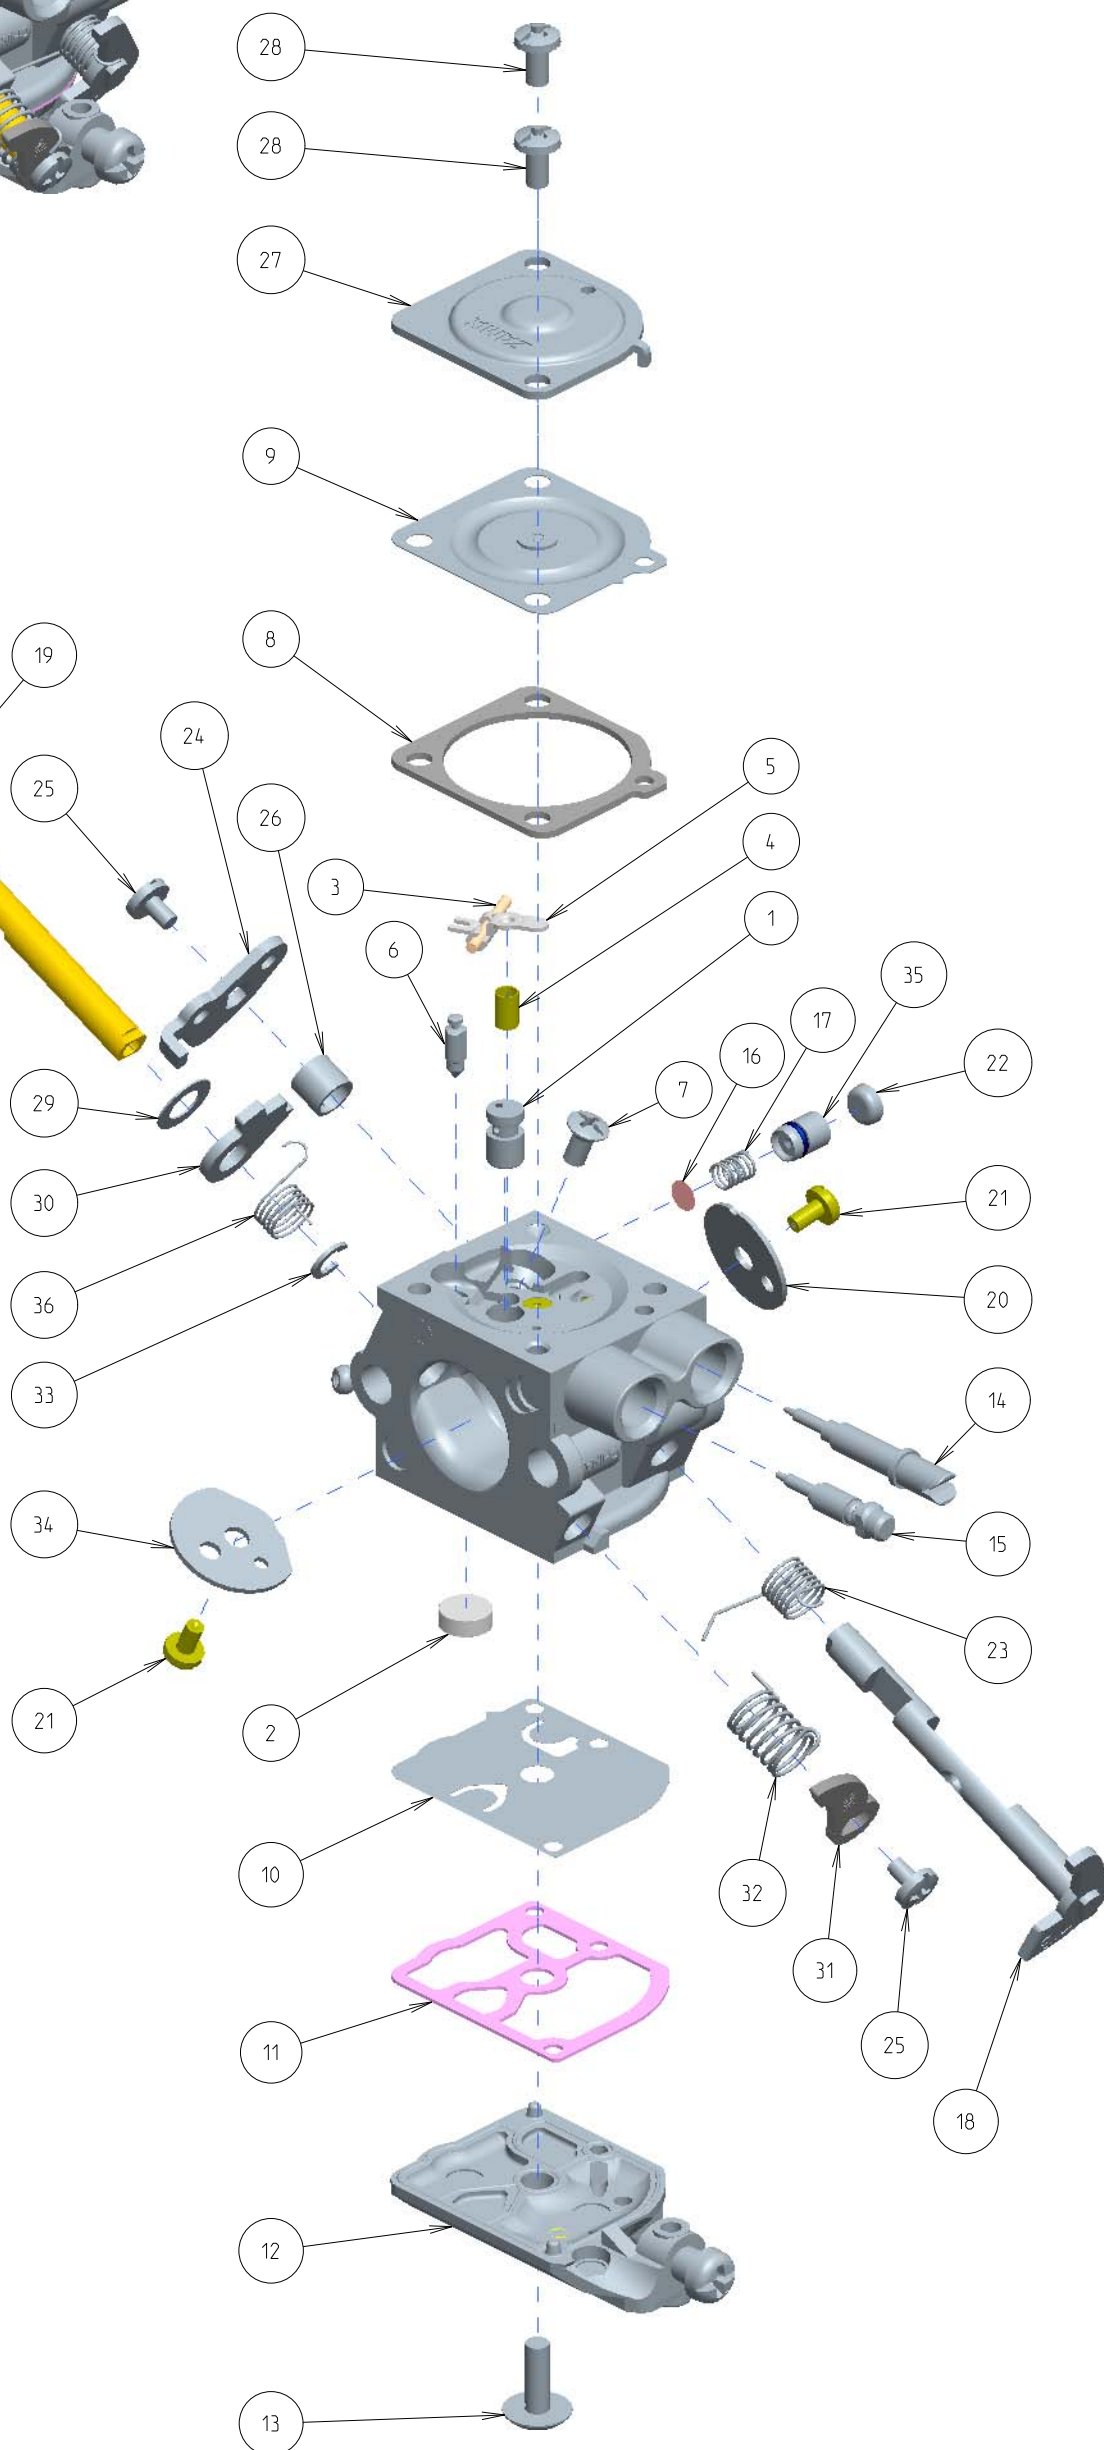

C1Q-DM26B

ITEM	ZAMA PART NR.	DESCRIPTION
	C1Q-DM26B	CARBURETOR ASSEMBLY
	RB-199	REBUILD KIT (2,3,4,5,6,7,8,9,10,11)
	GND-119	GASKET & DIAPHRAGM KIT (8,9,10,11)
	KA11011	THROTTLE KIT (18,20,21,23,24,25,26)
	KA41011	CHOKE KIT (19,21,25,29,30,31,32,33,34,36)
1	A007707	NOZZLE ASS'Y, CHECK VALVE
2	0004011	STRAINER
3	0021001	PIN
4	0019012	SPRING, METERING LEVER
5	0020012	LEVER, METERING
6	0018004	VALVE, INLET NEEDLE
7	14803006	SCREW
8	0016018	GASKET, METERING CHAMBER
9	A015049	DIAPHRAGM ASS'Y, METERING
10	0015050	DIAPHRAGM, PUMP
11	0016033	GASKET, PUMP
12	K017704	COVER KIT, PUMP
13	17004010	SCREW (PUMP COVER)
14	0031706	SCREW, IDLE MIXTURE
15	0030706	SCREW, MAIN MIXTURE
16	0004002	STRAINER
17	0054057	SPRING
18	A011716	SHAFT ASS'Y, THROTTLE
19	A041704	SHAFT ASSY, CHOKE
20	0014104	VALVE, THROTTLE
21	156030045	SCREW
22	0005048	PLUG, ACC POCKET
23	0013039	SPRING, THROTTLE RETURN
24	0012705	LEVER, THROTTLE
25	17103004	SCREW
26	0052019	COLLAR
27	0028704	COVER, METERING
28	17203006	SCREW (WITH SERRATION)
29	0026037	WASHER
30	0042703	LEVER, CHOKE
31	0042706	LEVER, CHOKE
32	0013113	SPRING, RETURN
33	19510040	E-RING
34	0043701	VALVE, CHOKE
35	K053049	PLUNGER KIT
36	0013149	SPRING, CHOKE RETURN